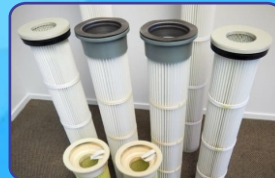

Hitesh J. DHUNAWALA
☎ 9726444386

Manish J. DHUNAWALA
☎ 9824791879

NEELA ENTERPRISES

ALL TYPES OF INDUSTRIAL FILTER

- Non Woven Dust Collector Bag
- Fiber Glass Dust Collector Bag
- Pulvelizer Dust Collector Bag
- S.S., M.S., G.I., Cage
- All Type Industrial Bellow PVC / Canvas
- Air Filter Pocket Type
- AHU Pre Filter
- AHU Fine Filter
- Dust Collector Cartridge Filter
- Pleated Type Cartridge Filter