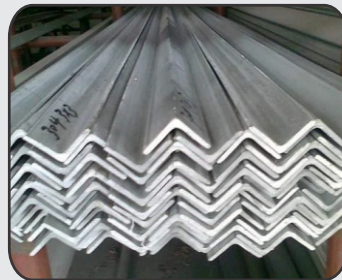

MS PIPE

MS PLATE

GI PIPE

GI SHEET

COLOUR COATED SHEETS

TMT BARS

ROUND BARS

MS ANGLE

MS C. CHANNEL

MS IBEAM

MS SQUARE PIPE

MS SQUARE BARS

📍 Survey No. 67/1, Opp. Balaji Weigh Bridge, Vapi - Silvassa Road, Lavachha, Vapi - 396 191. ✉ E-mail : shreejisteelvapi@yahoo.com