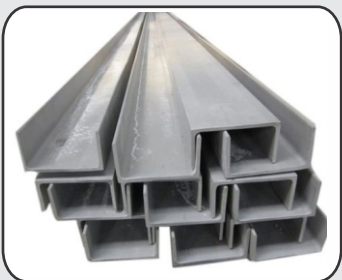

MS PIPE

MS PLATE

GI PIPE

GI SHEET

COLOUR COATED SHEETS

TMT BARS

ROUND BARS

MS ANGLE

MS C. CHANNEL

MS IBEAM

MS SQUARE PIPE

MS SQUARE BARS

📍 Survey No. 67/1, Opp. Balaji Weigh Bridge, Vapi - Silvassa Road, Lavachha, Vapi - 396 191. ✉ E-mail : shreejisteelvapi@yahoo.com