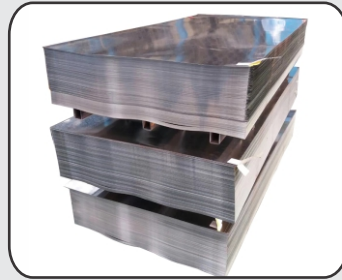

SHREEJI STEEL

Sagar Patel
96243 12626

All Kind of Iron & Steel Supplier

DISTRIBUTOR OF

MS PIPE, MS PLATE, GI PIPE, GI SHEET, COLOUR COATED PROFILE SHEETS, CEMENT, TMT BARS, ROUND BARS, MS ANGLE, MS CHANNEL, MS IBEAM

MS PIPE

MS PLATE

GI PIPE

GI SHEET

COLOUR COATED SHEETS

TMT BARS

ROUND BARS

MS ANGLE